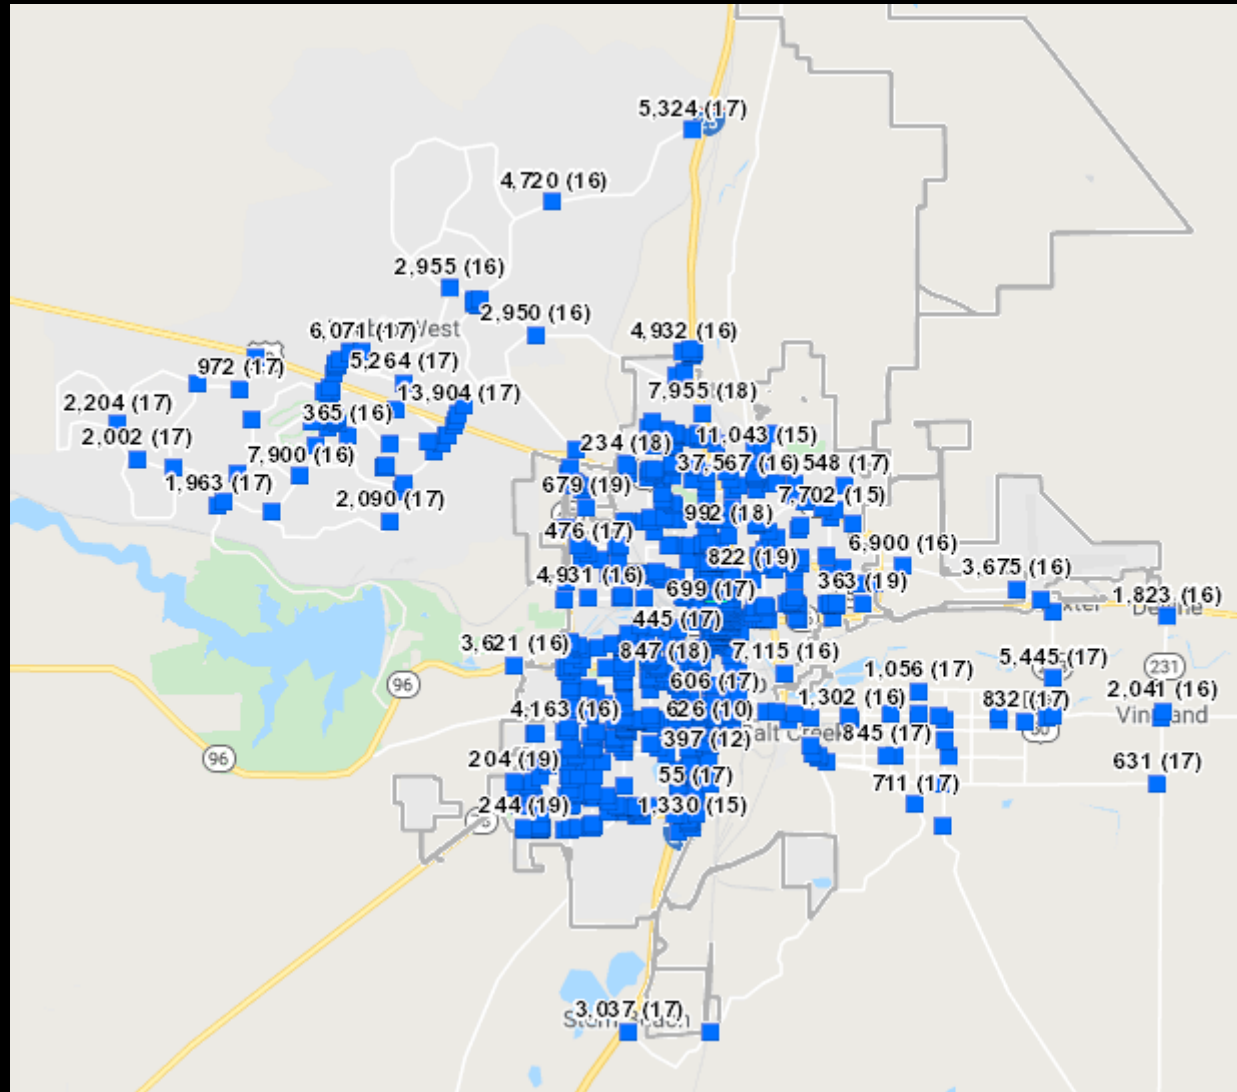

Quick Search Advanced Search Map Search Tools

**TCDS Quick Search**

County: Select County  
 Community: Select Community  
 Located On (Road): Select on Road  
 Location ID: Select Location ID  
 Count Year:   
 Saved Search:   
 Search Clear

**Station Data**

Station Type	Continuous	Short	WIM
Total	0	845	0
AADT	0	601	0
Volume	0	861	0
Class	0	1	0
Speed	0	203	0
Gap	0	0	0
WIM	0	0	0

**Percent of Data by Type**

**Traffic Volume Index and Growth Rate**

# PUEBLO - TRAFFIC COUNT DATA SYSTEM

# EXAMPLE COUNT SANTA FE AVE S/O CITY CENTER DR (1ST ST)

Location ID	479 <a href="#">Edit ID</a>	MPO ID	
Type	SPOT	HPMS ID	
On NHS		On HPMS	
LRS ID		LRS Loc Pt.	
SF Group		Route Type	
AF Group		Route	
GF Group		Active	Yes
Class Dist Grp		Category	
Seas Class Grp			
WIM Group			
QC Group	Default		
Funct'l Class		Milepost	
Located On	Santa Fe Ave S/O City Center Dr (1st St)		
Loc On Alias			
More Detail ▶			
		<a href="#">Edit</a>	<a href="#">Delete</a>