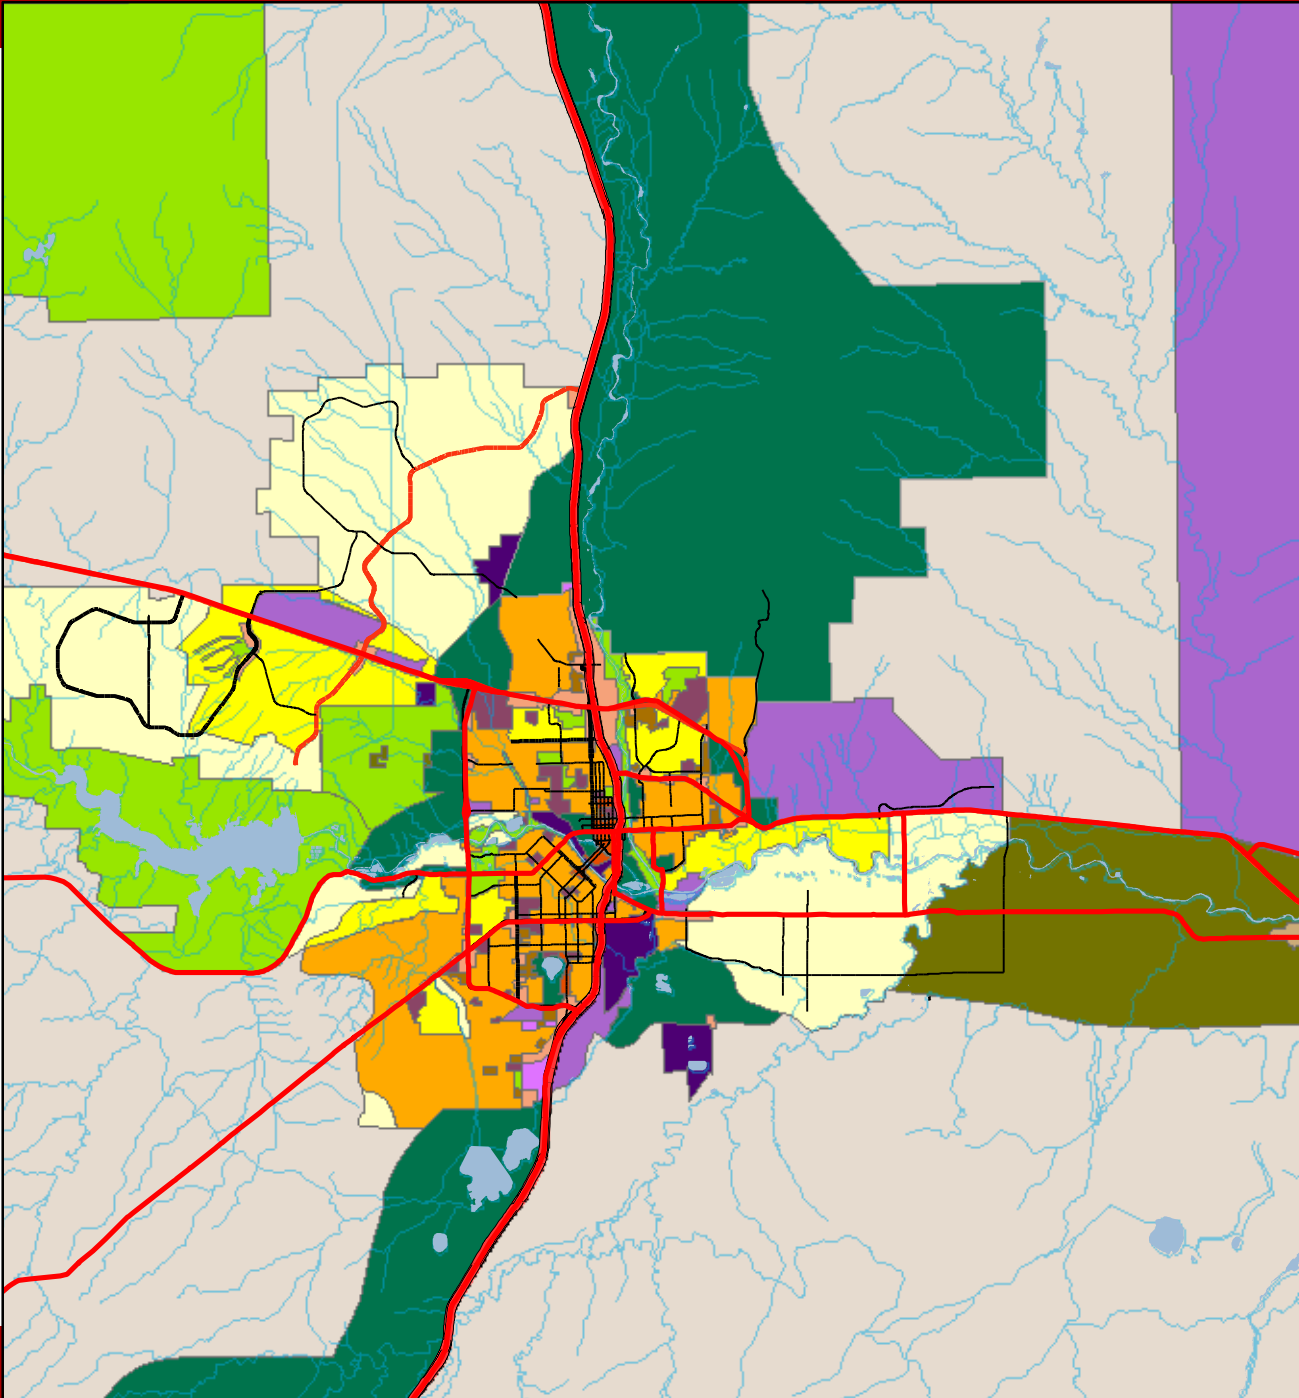

PUEBLO'S Comprehensive Plan

PUEBLO AREA COUNCIL OF GOVERNMENTS

Future Land Use Map

Future Land Use	
	Rural / Ranch
	Production Agriculture
	Large Parks, Open Space & River Corridors
	Country Residential
	Country Villages
	Suburban Residential
	Urban Residential
	High-Density Residential
	Urban Mixed Use
	Arterial Commercial Mixed Use
	Employment Center - Office Park
	Employment Center - Light Industry Mixed
	Employment Center - Industry
	Institutional Mixed Use
	Special Study Area

Future Road Network			
	Interstate 25		Future Highway
	Highways		Future Principal Arterial
	Principal Arterial		Future Minor Arterial
	Minor Arterial		Future Minor Arterial
	Collector		Future Collector
	Collector		Future Collector

Your Plan . . . Your Pueblo