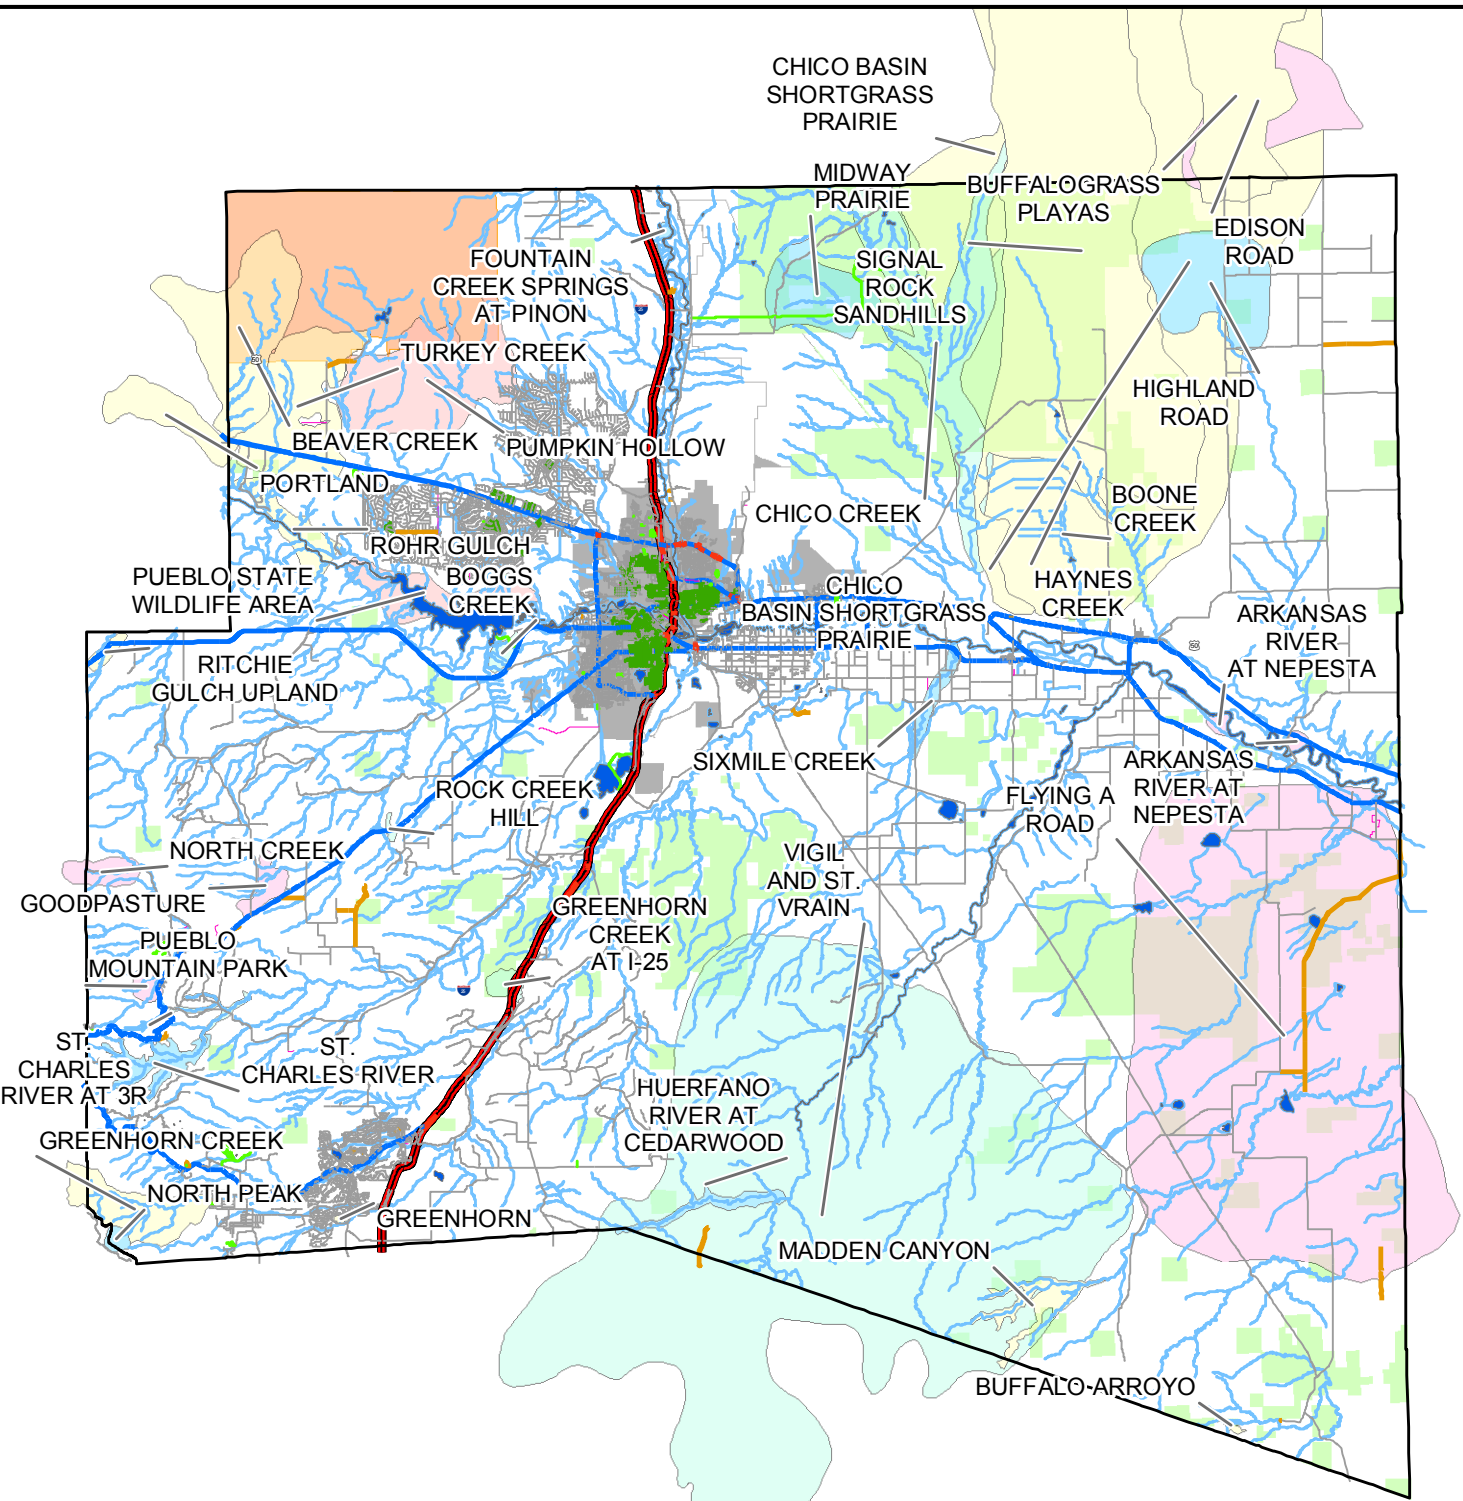

Pueblo County Potential Conservation Areas

Legend

Potential Conservation Areas

- 1: OUTSTANDING SIGNIFICANCE
- 2: VERY HIGH SIGNIFICANCE
- 3: HIGH SIGNIFICANCE
- 4: MODERATE SIGNIFICANCE
- 5: GENERAL BIODIVERSITY INTEREST

Land Types

- State Land Board Holdings
- Fort Carson Military Reservation
- San Isabel National Forest

Base Data

County Boundary	Road Type
Pueblo City Limits	Interstate
Lakes and Rivers	Access Ramp
Rivers and Streams	Alley
	County Road
	Local Street
	Major Road
	Private Road
	Service Drive

0 2 4 6 8 10 12 14 Miles

Pueblo County
Planning and Development
September 2013