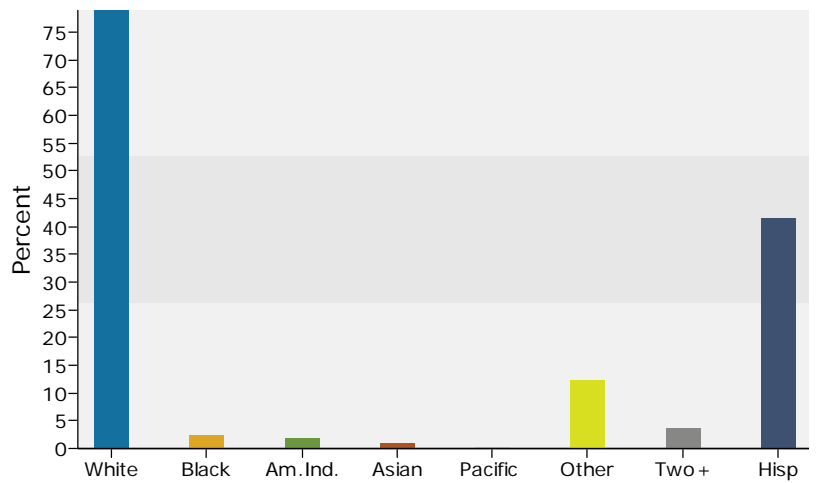

2012 Population by Race

Source: U.S. Census Bureau, Census 2010 Summary File 1.