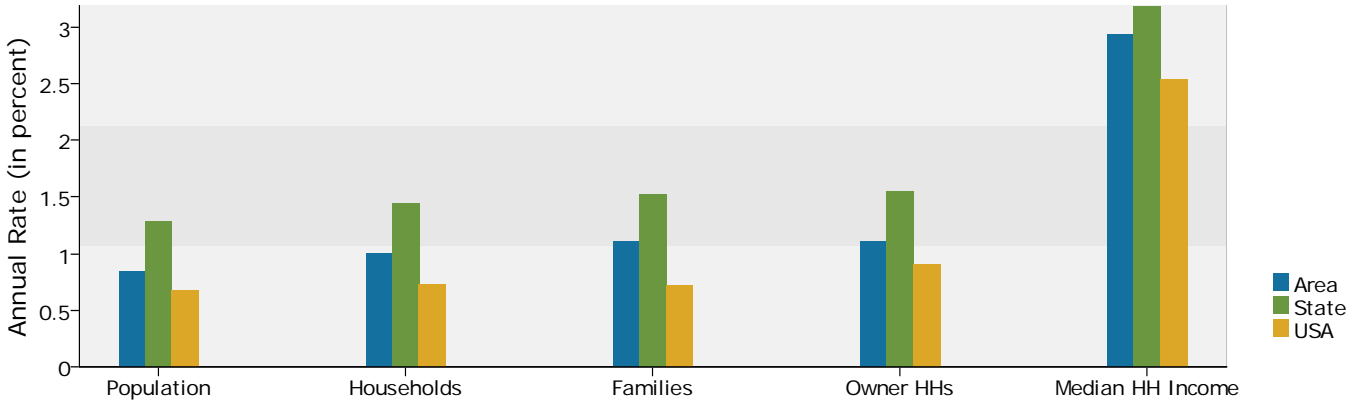

2017 Race and Ethnicity	Number	Percent
White Alone	131,205	77.9%
Black Alone	4,389	2.6%
American Indian Alone	3,286	2.0%
Asian Alone	1,684	1.0%
Pacific Islander Alone	215	0.1%
Some Other Race Alone	20,506	12.2%
Two or More Races	7,090	4.2%
Hispanic Origin (Any Race)	71,015	42.2%

Source: U.S. Census Bureau, Census 2010 Summary File 1.

## Population by Age