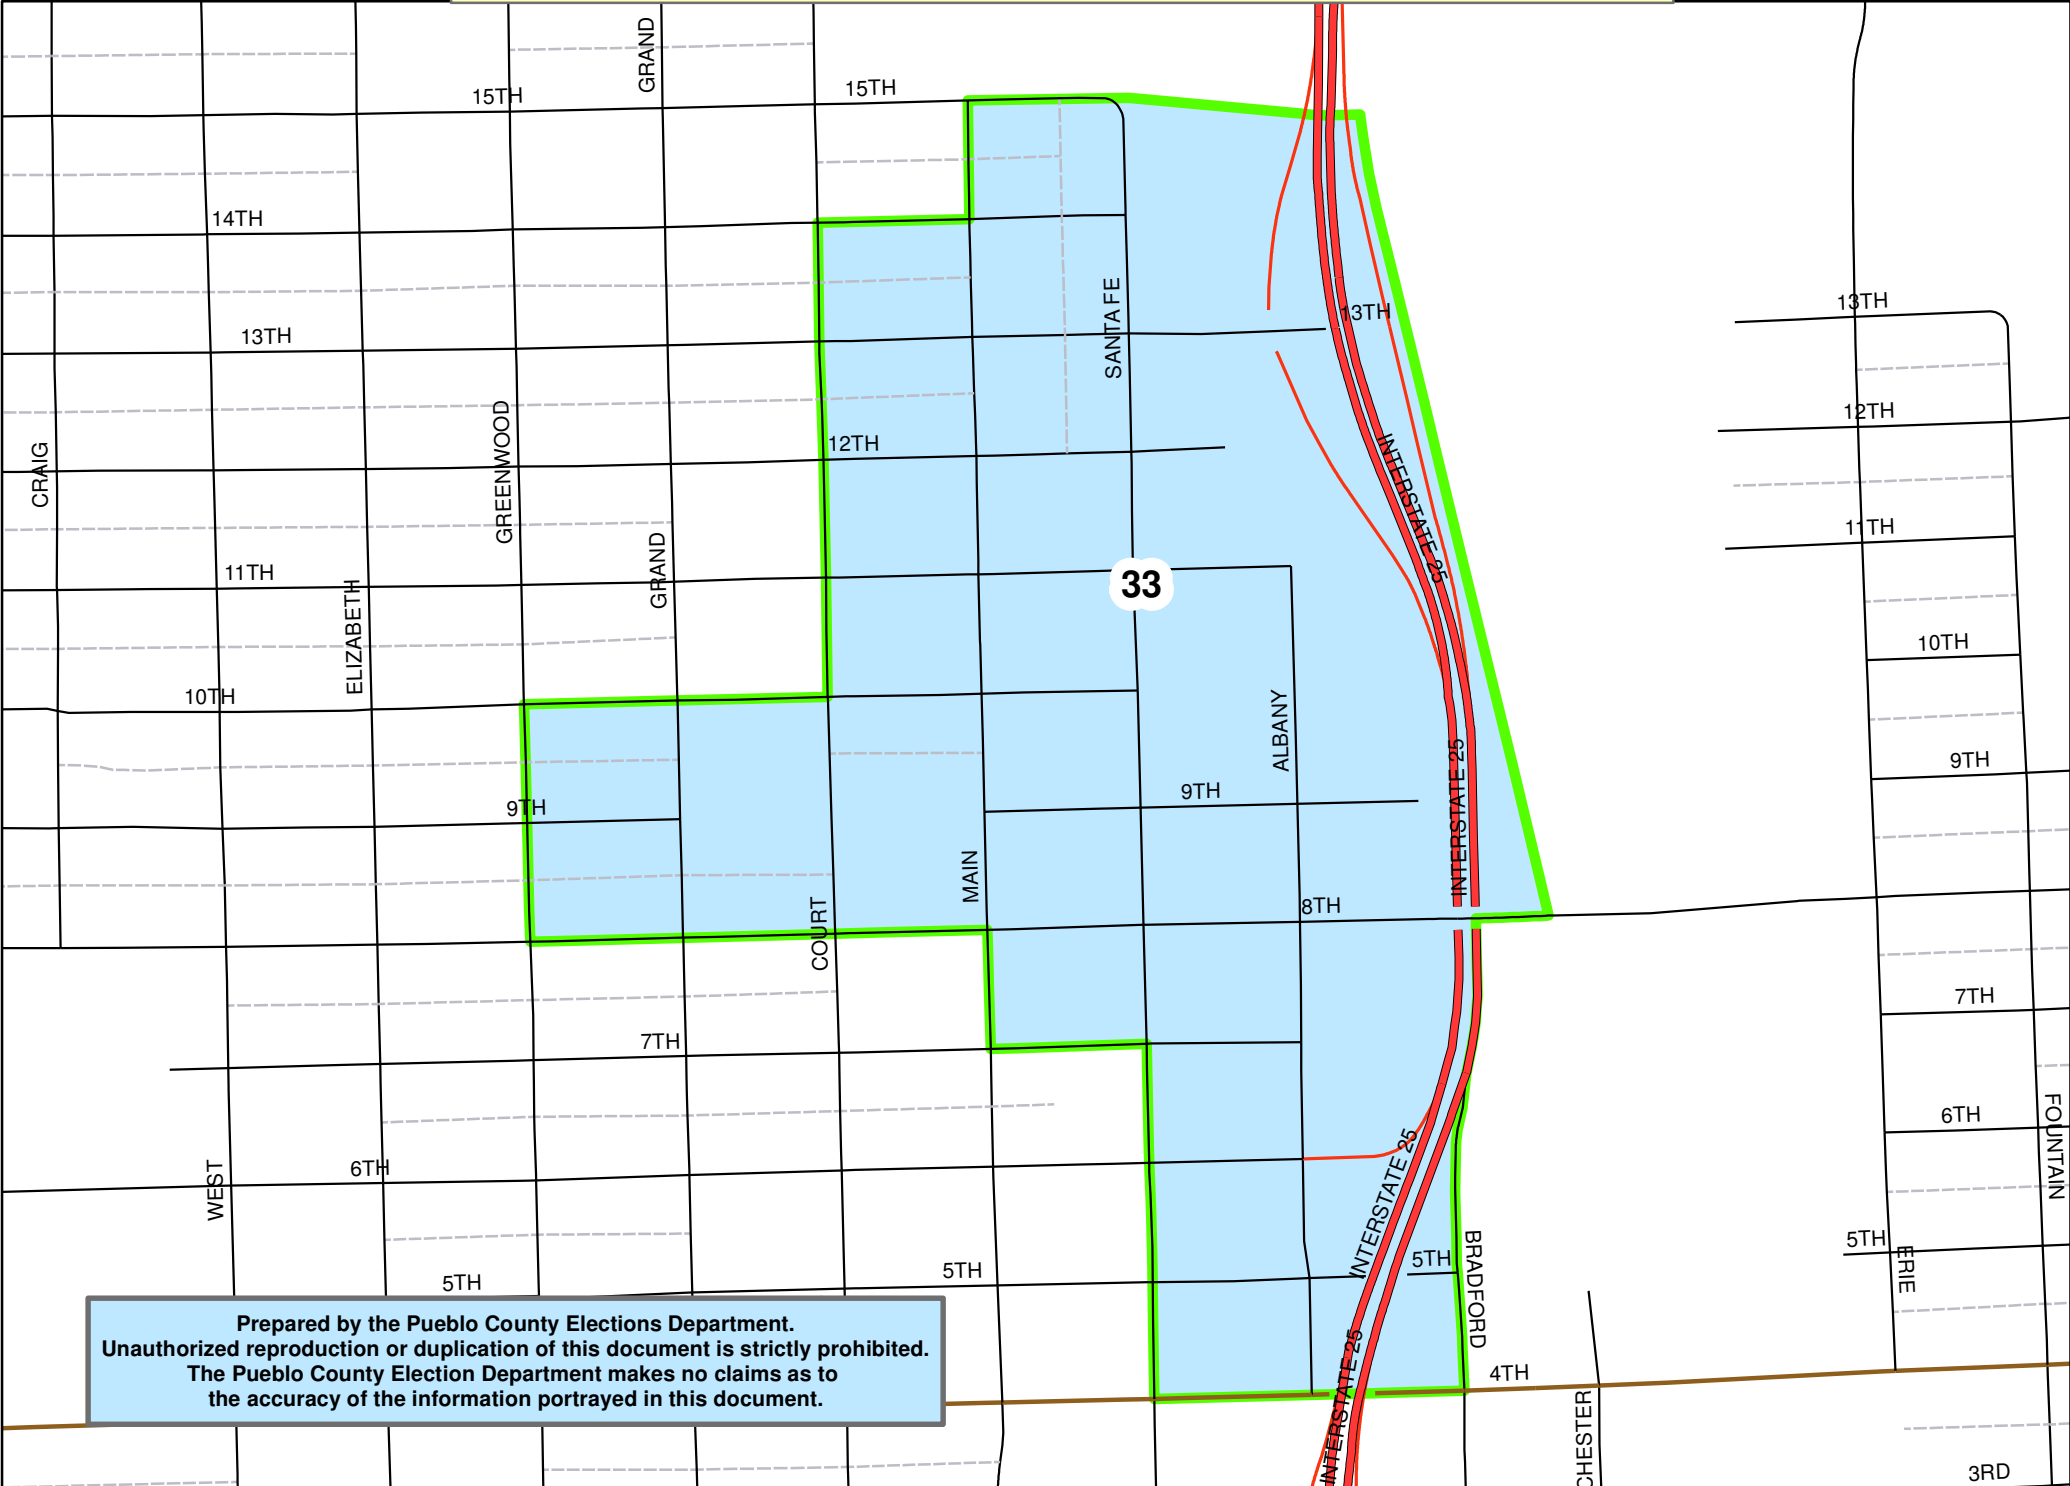

2012 Pueblo County Precinct 33

Prepared by the Pueblo County Elections Department.
Unauthorized reproduction or duplication of this document is strictly prohibited.
The Pueblo County Election Department makes no claims as to
the accuracy of the information portrayed in this document.