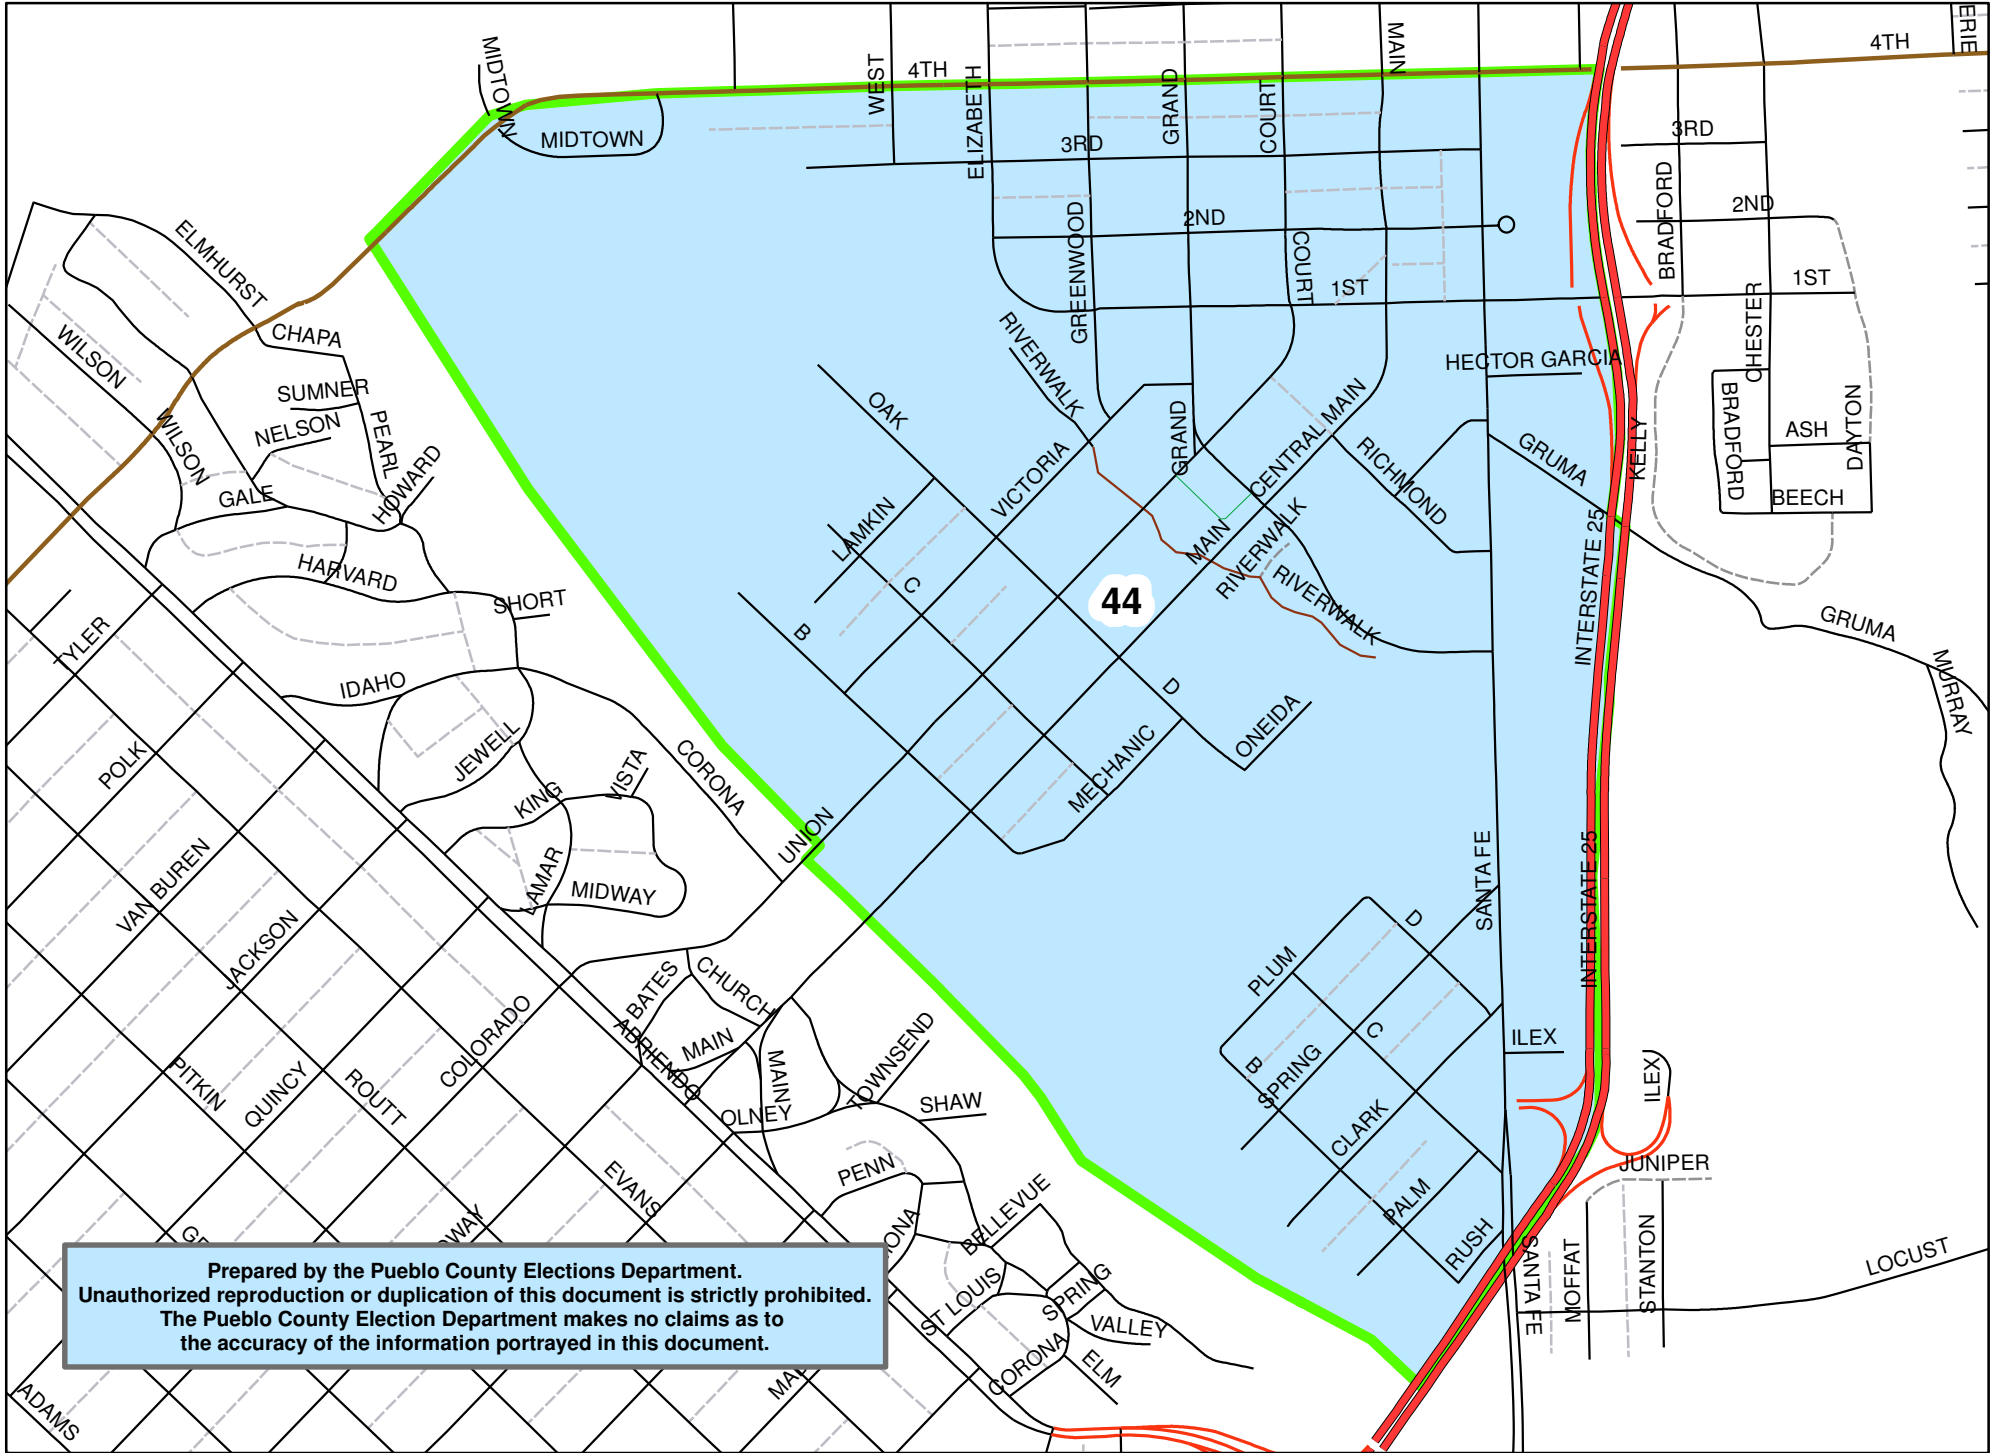

# 2012 Pueblo County Precinct 44

Prepared by the Pueblo County Elections Department.  
Unauthorized reproduction or duplication of this document is strictly prohibited.  
The Pueblo County Election Department makes no claims as to  
the accuracy of the information portrayed in this document.