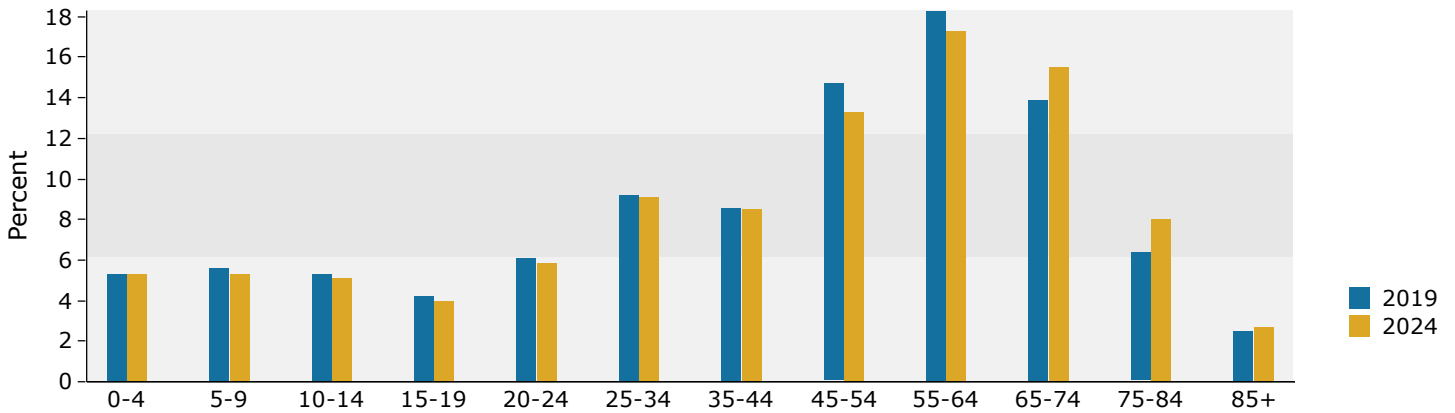

Population by Age	Census 2010		2019		2024	
	Number	Percent	Number	Percent	Number	Percent
0 - 4	21	6.2%	19	5.3%	20	5.3%
5 - 9	26	7.7%	20	5.6%	20	5.3%
10 - 14	23	6.8%	19	5.3%	19	5.1%
15 - 19	15	4.4%	15	4.2%	15	4.0%
20 - 24	28	8.3%	22	6.1%	22	5.9%
25 - 34	35	10.3%	33	9.2%	34	9.1%
35 - 44	34	10.0%	31	8.6%	32	8.5%
45 - 54	61	18.0%	53	14.7%	50	13.3%
55 - 64	44	13.0%	66	18.3%	65	17.3%
65 - 74	28	8.3%	50	13.9%	58	15.5%
75 - 84	18	5.3%	23	6.4%	30	8.0%
85+	6	1.8%	9	2.5%	10	2.7%

Race and Ethnicity	Census 2010		2019		2024	
	Number	Percent	Number	Percent	Number	Percent
White Alone	300	88.5%	314	86.7%	323	86.1%
Black Alone	2	0.6%	1	0.3%	1	0.3%
American Indian Alone	4	1.2%	4	1.1%	4	1.1%
Asian Alone	0	0.0%	4	1.1%	5	1.3%
Pacific Islander Alone	0	0.0%	0	0.0%	0	0.0%
Some Other Race Alone	21	6.2%	27	7.5%	29	7.7%
Two or More Races	12	3.5%	12	3.3%	13	3.5%
Hispanic Origin (Any Race)	93	27.4%	88	24.3%	94	25.1%

Data Note: Income is expressed in current dollars.

Source: U.S. Census Bureau, Census 2010 Summary File 1. Esri forecasts for 2019 and 2024.

Trends 2019-2024

Population by Age

2019 Household Income

2019 Population by Race