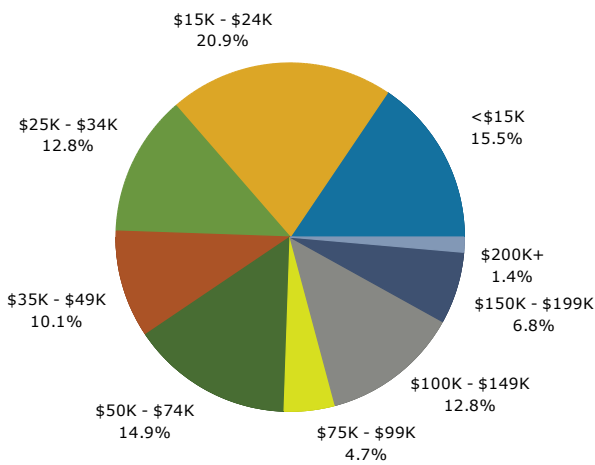

Households by Income	2019		2024	
	Number	Percent	Number	Percent
<\$15,000	23	15.5%	20	13.2%
\$15,000 - \$24,999	31	20.9%	26	17.1%
\$25,000 - \$34,999	19	12.8%	17	11.2%
\$35,000 - \$49,999	15	10.1%	14	9.2%
\$50,000 - \$74,999	22	14.9%	23	15.1%
\$75,000 - \$99,999	7	4.7%	7	4.6%
\$100,000 - \$149,999	19	12.8%	28	18.4%
\$150,000 - \$199,999	10	6.8%	15	9.9%
\$200,000+	2	1.4%	2	1.3%
Median Household Income	\$35,759		\$48,639	
Average Household Income	\$57,552		\$71,767	
Per Capita Income	\$24,009		\$29,677	

Race and Ethnicity	Census 2010		2019		2024	
	Number	Percent	Number	Percent	Number	Percent
White Alone	300	88.5%	314	86.7%	323	86.1%
Black Alone	2	0.6%	1	0.3%	1	0.3%
American Indian Alone	4	1.2%	4	1.1%	4	1.1%
Asian Alone	0	0.0%	4	1.1%	5	1.3%
Pacific Islander Alone	0	0.0%	0	0.0%	0	0.0%
Some Other Race Alone	21	6.2%	27	7.5%	29	7.7%
Two or More Races	12	3.5%	12	3.3%	13	3.5%
Hispanic Origin (Any Race)	93	27.4%	88	24.3%	94	25.1%

Data Note: Income is expressed in current dollars.

Source: U.S. Census Bureau, Census 2010 Summary File 1. Esri forecasts for 2019 and 2024.

Trends 2019-2024

Population by Age

2019 Household Income

2019 Population by Race

2019 Percent Hispanic Origin: 24.3%

Source: U.S. Census Bureau, Census 2010 Summary File 1. Esri forecasts for 2019 and 2024.