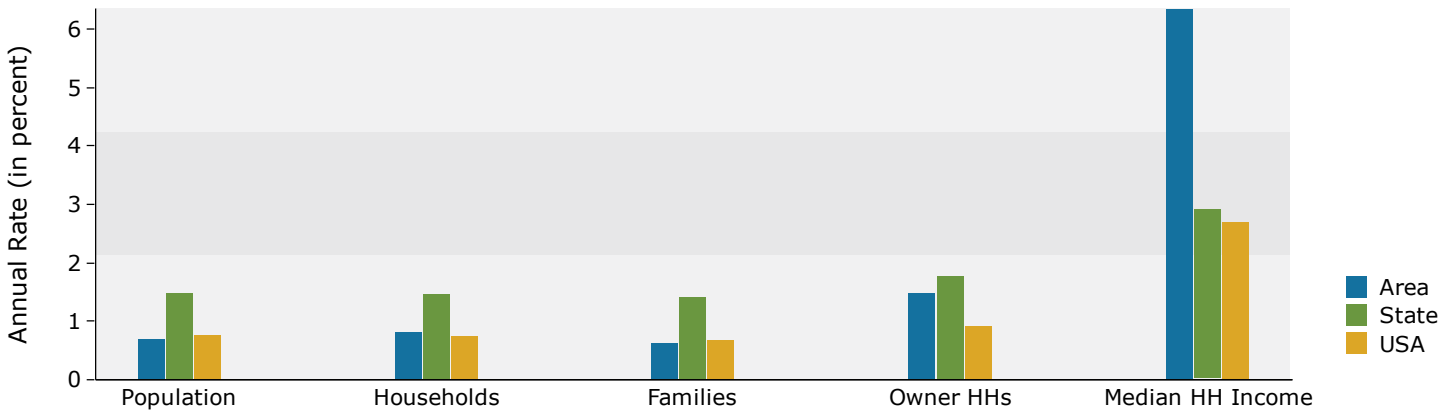

Trends 2019-2024