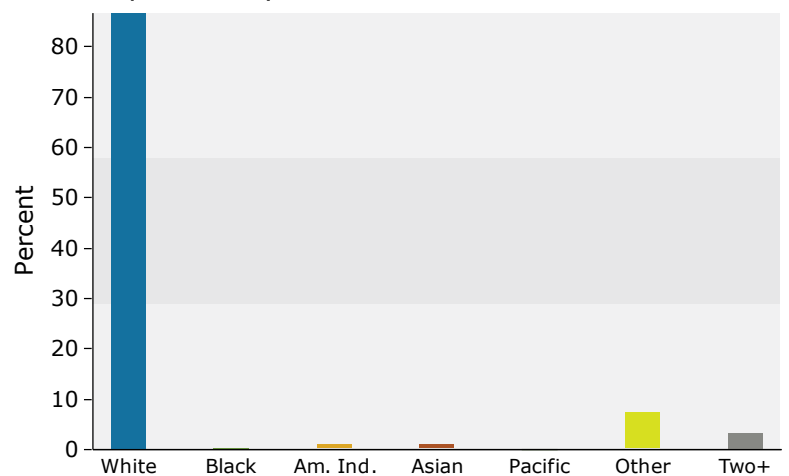

Race and Ethnicity	Census 2010		2019		2024	
	Number	Percent	Number	Percent	Number	Percent
White Alone	300	88.5%	314	86.7%	323	86.1%
Black Alone	2	0.6%	1	0.3%	1	0.3%
American Indian Alone	4	1.2%	4	1.1%	4	1.1%
Asian Alone	0	0.0%	4	1.1%	5	1.3%
Pacific Islander Alone	0	0.0%	0	0.0%	0	0.0%
Some Other Race Alone	21	6.2%	27	7.5%	29	7.7%
Two or More Races	12	3.5%	12	3.3%	13	3.5%
Hispanic Origin (Any Race)	93	27.4%	88	24.3%	94	25.1%

Data Note: Income is expressed in current dollars.

Source: U.S. Census Bureau, Census 2010 Summary File 1. Esri forecasts for 2019 and 2024.

Trends 2019-2024

Population by Age

2019 Household Income

2019 Population by Race

2019 Percent Hispanic Origin: 24.3%

Source: U.S. Census Bureau, Census 2010 Summary File 1. Esri forecasts for 2019 and 2024.