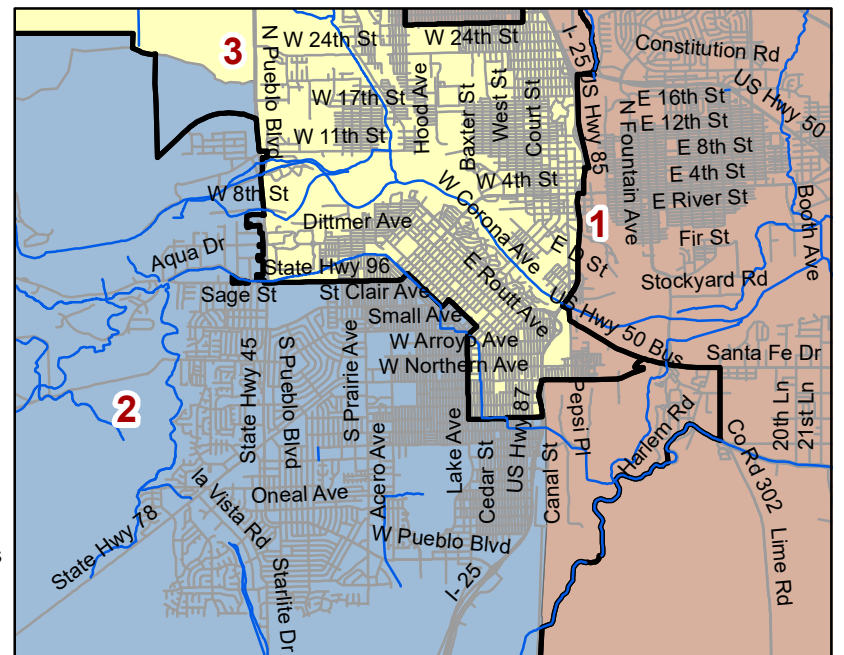

Pueblo County Commissioners District Analysis: Proposal 1

Legend

Current Commissioner District Boundaries

Proposed Commissioner Districts

1, Eppie Griego, Population 56057

2, Garrison M. Ortiz, Population 56052

3, Chris Wiseman, Population 56053