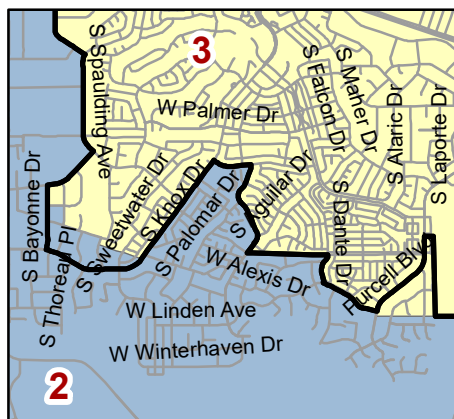

Pueblo County Commissioners District Analysis: Proposal 1

Legend

Current Commissioner District Boundaries

Proposed Commissioner Districts

1, Eppie Griego, Population 56057

2, Garrison M. Ortiz, Population 56052

3, Chris Wiseman, Population 56053