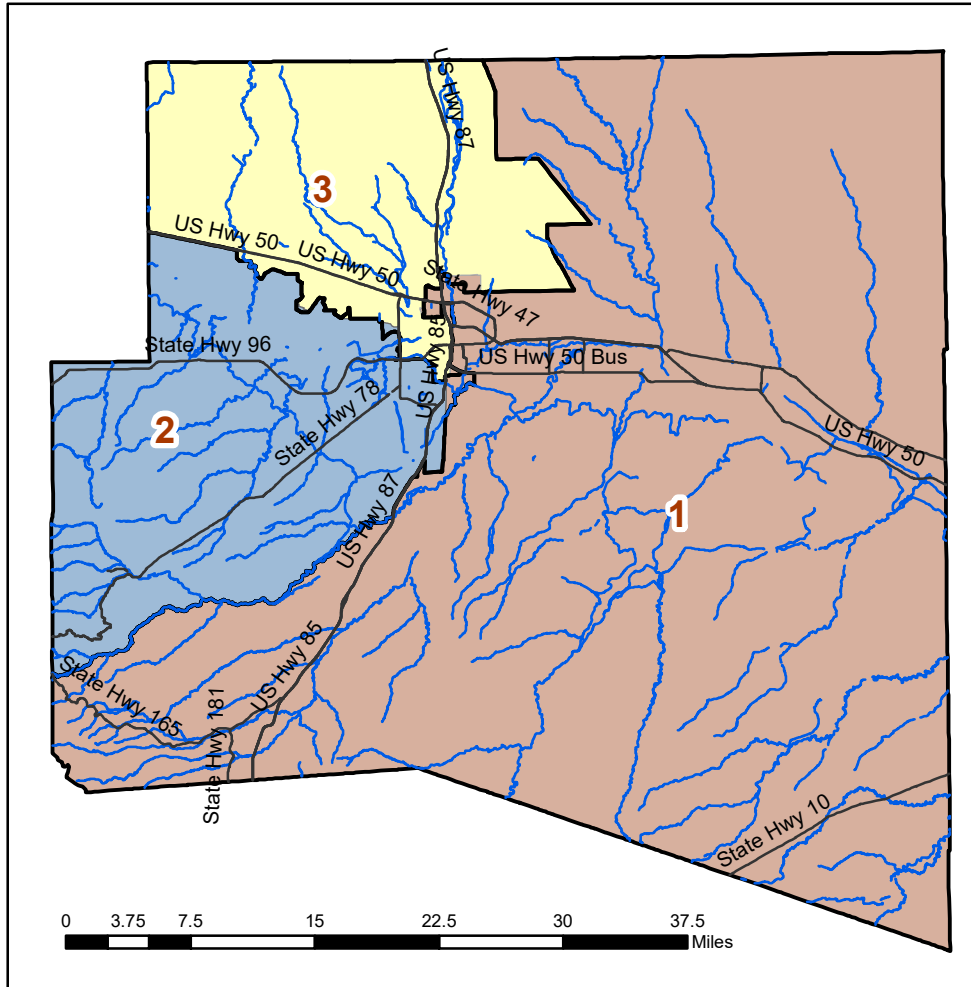

Pueblo County Commissioners District Analysis: Proposal 1

Legend

Current Commissioner District Boundaries

Proposed Commissioner Districts

1, Eppie Griego, Population 56057

2, Garrison M. Ortiz, Population 56052

3, Chris Wiseman, Population 56053