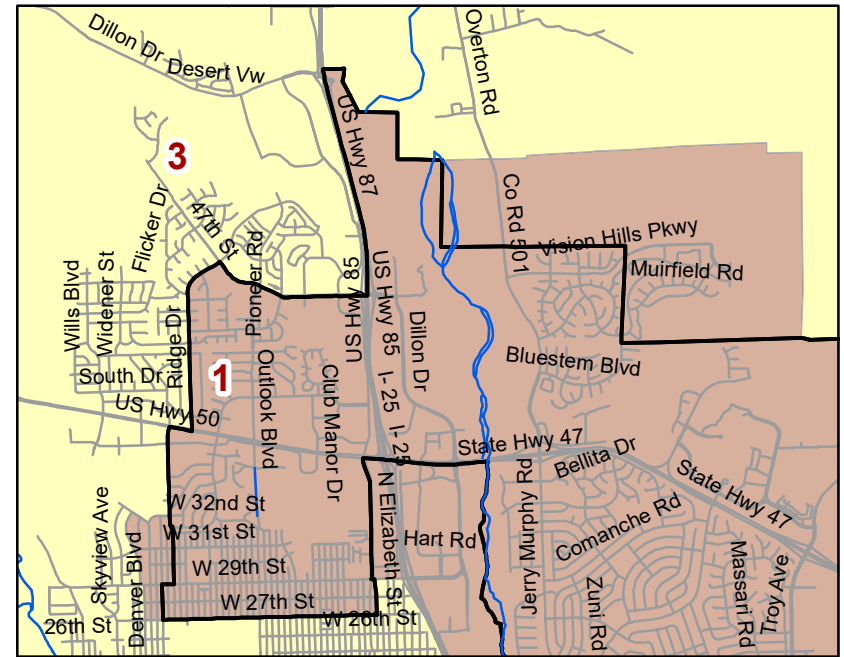

Pueblo County Commissioners District Analysis: Proposal 1

Legend

Current Commissioner District Boundaries

Proposed Commissioner Districts

1, Eppie Griego, Population 56057

2, Garrison M. Ortiz, Population 56052

3, Chris Wiseman, Population 56053