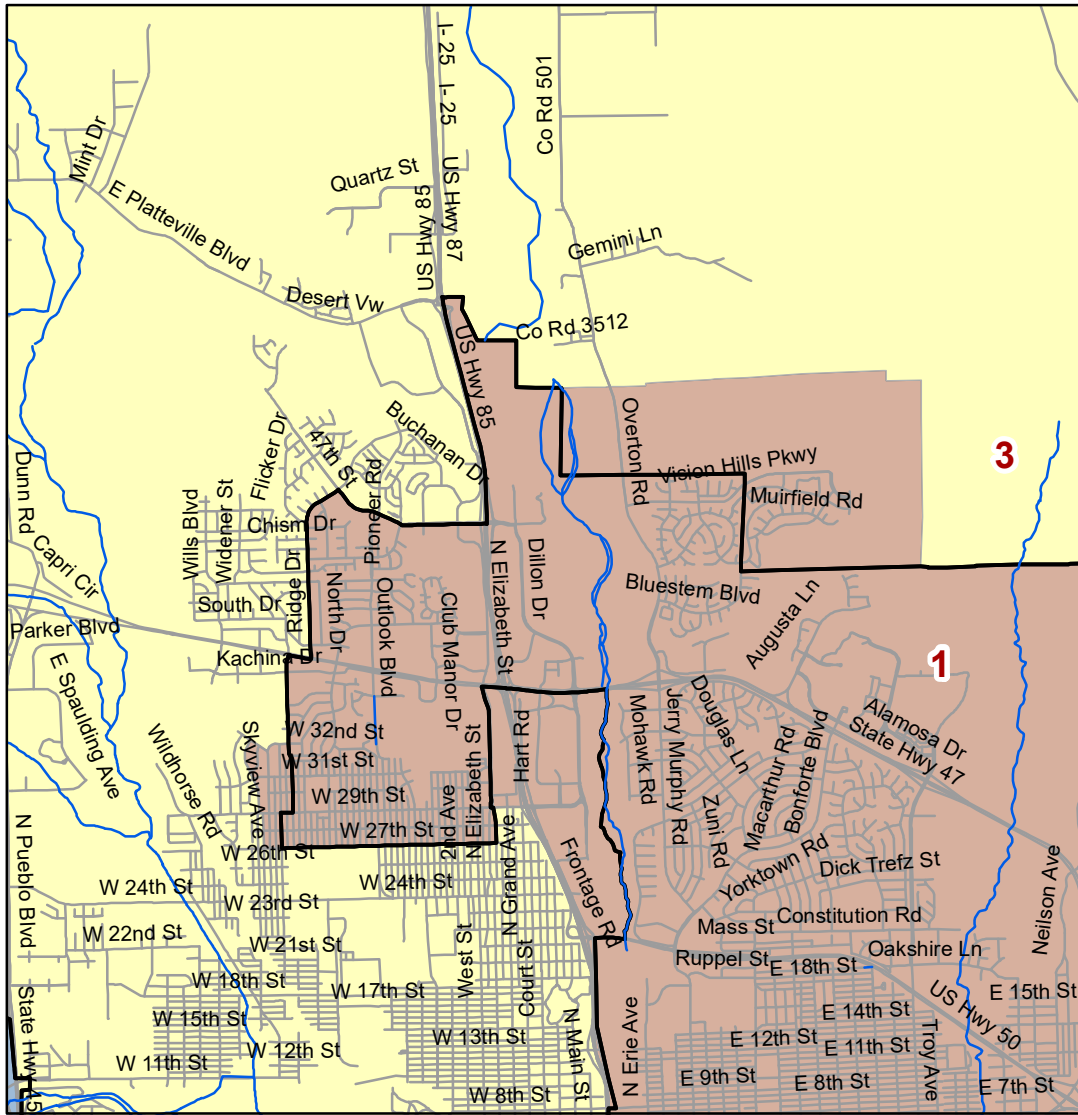

Pueblo County Commissioners District Analysis: Proposal 1A

Legend

-  Current Commissioner District Boundaries
- Proposed Commissioner Districts**
-  1, Eppie Griego, Population 56057
-  2, Daneya Esgar, Population 56052
-  3, Zach Swearingen, Population 56053