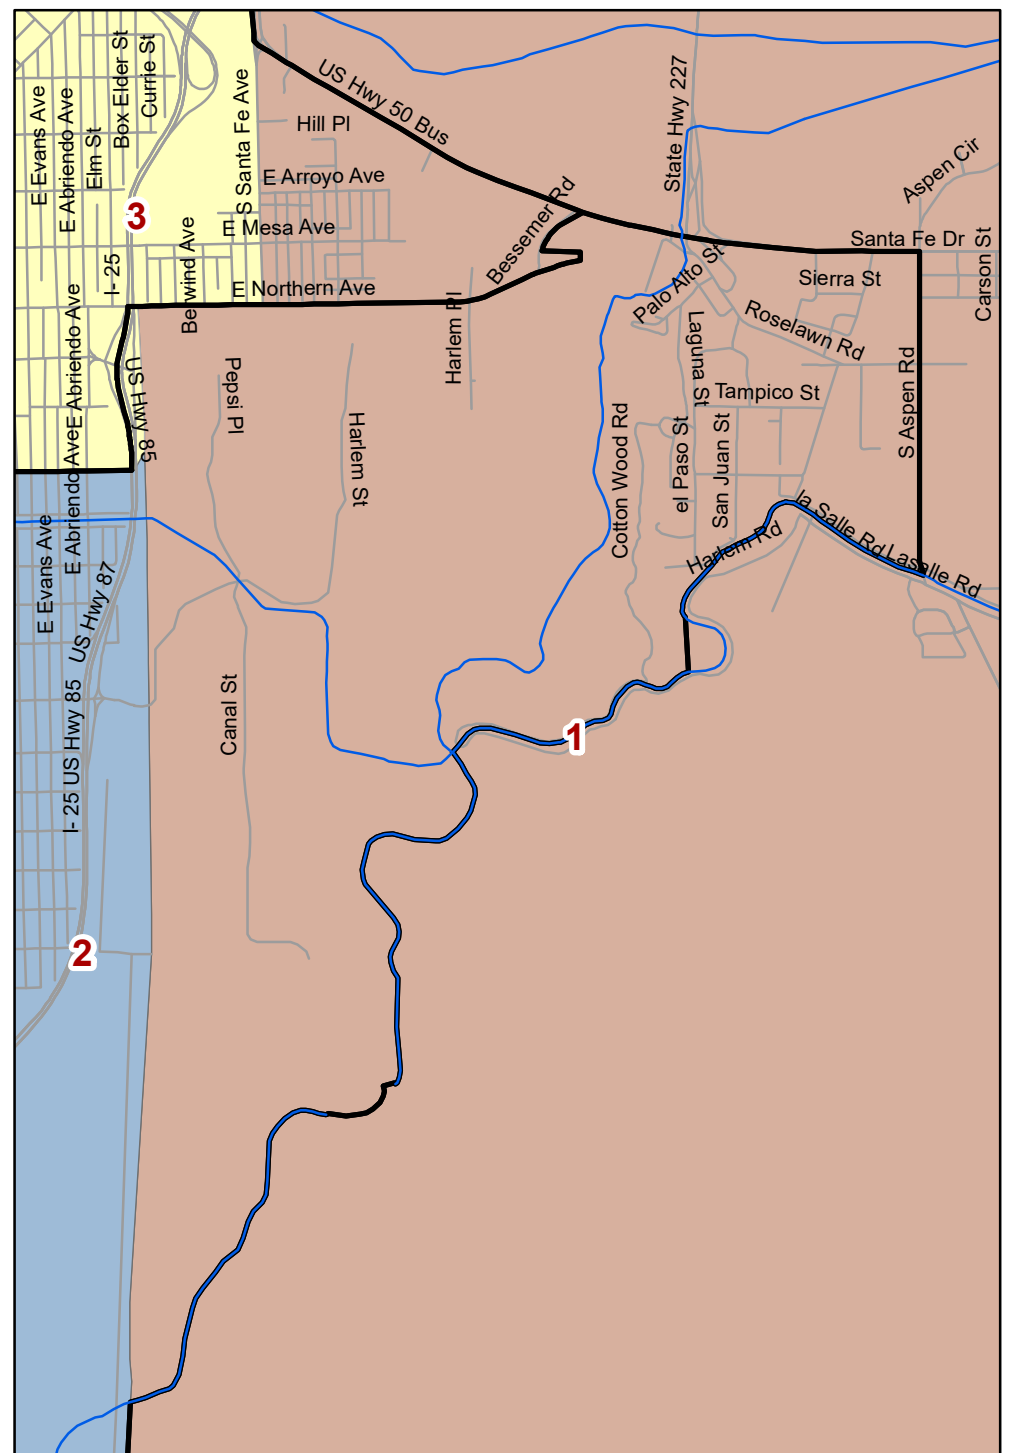

Pueblo County Commissioners District Analysis: Proposal 1B

Legend

-  Current Commissioner District Boundaries
- Proposed Commissioner Districts**
-  1, Eppie Griego, Population 56057
-  2, Daneya Esgar, Population 56052
-  3, Zach Swearingen, Population 56053