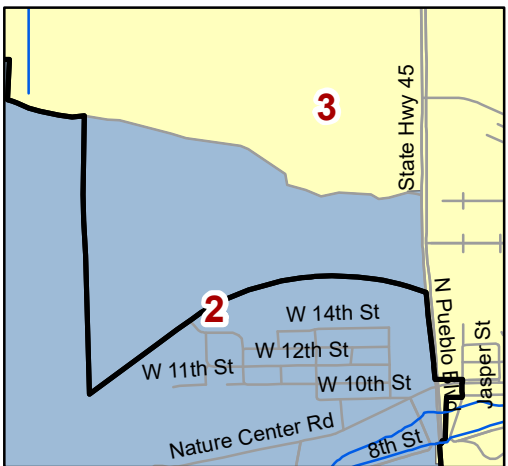

Pueblo County Commissioners District Analysis: Proposal 1B

Legend

-  Current Commissioner District Boundaries
- Proposed Commissioner Districts**
-  1, Eppie Griego, Population 56057
-  2, Daneya Esgar, Population 56052
-  3, Zach Swearingen, Population 56053