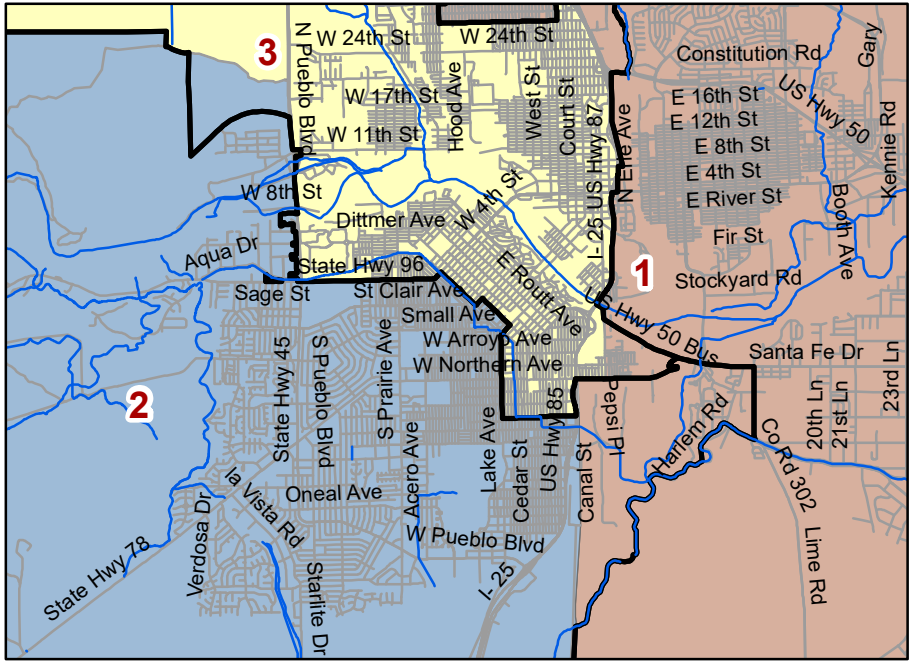

Pueblo County Commissioners District Analysis: Proposal 1B

Legend

-  Current Commissioner District Boundaries
- Proposed Commissioner Districts**
-  1, Eppie Griego, Population 56057
-  2, Daneya Esgar, Population 56052
-  3, Zach Swearingen, Population 56053