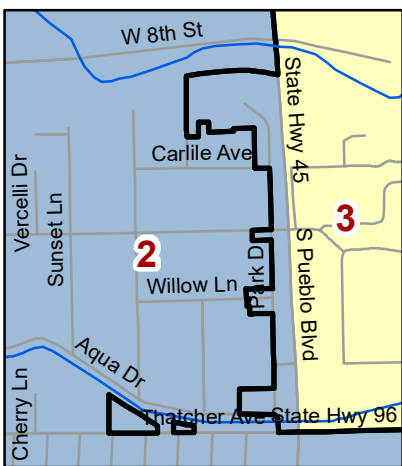

Pueblo County Commissioners District Analysis: Proposal 1B

Legend

-  Current Commissioner District Boundaries
- Proposed Commissioner Districts**
-  1, Eppie Griego, Population 56057
-  2, Daneya Esgar, Population 56052
-  3, Zach Swearingen, Population 56053