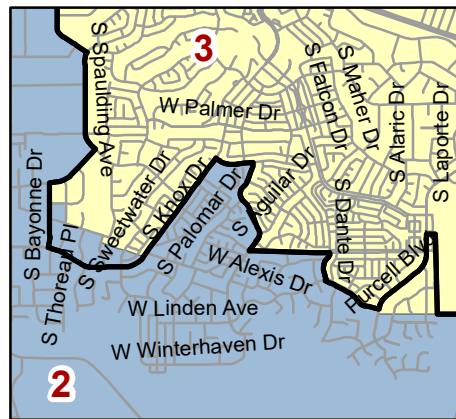

Pueblo County Commissioners District Analysis: Proposal 1

Legend

- Current Commissioner District Boundaries
- Proposed Commissioner Districts**
- 1, Eppie Griego, Population 56057
- 2, Daneya Esgar, Population 56052
- 3, Zach Swearingen, Population 56053