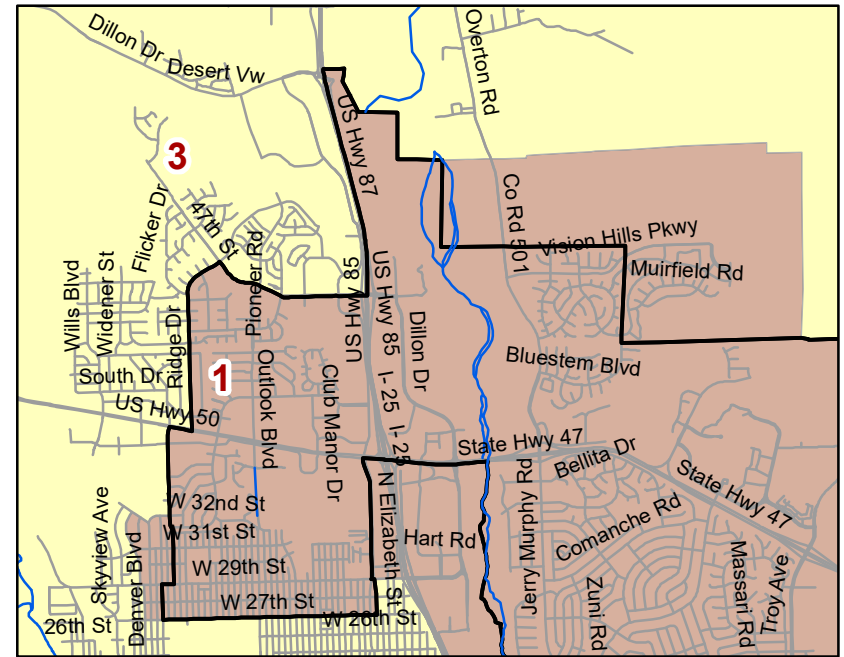

Pueblo County Commissioners District Analysis: Proposal 1

Legend

- Current Commissioner District Boundaries
- Proposed Commissioner Districts**
- 1, Eppie Griego, Population 56057
- 2, Daneya Esgar, Population 56052
- 3, Zach Swearingen, Population 56053