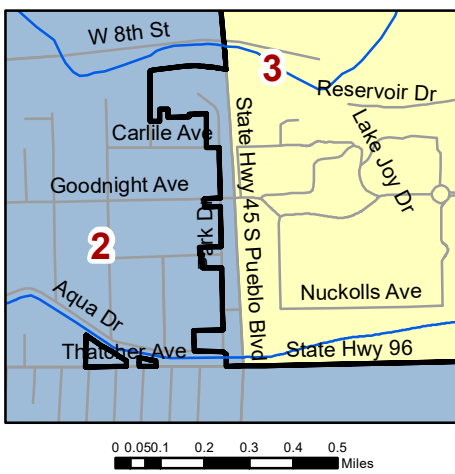

Pueblo County Commissioners District Analysis: Proposed 2A

Legend

- Current Commissioner District Boundaries
- 1, Eppie Griego, Population 56303
- 2, Daneya Esgar, Population 55909
- 3, Zach Swearingen, Population 55950

0 0.050.1 0.2 0.3 0.4 0.5 Miles