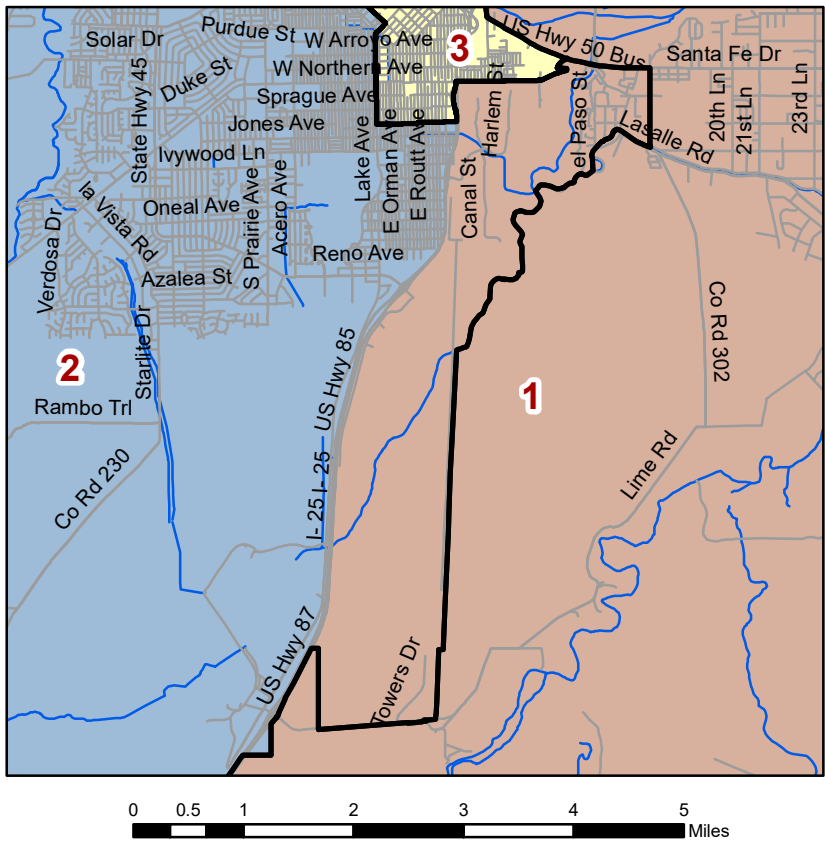

Pueblo County Commissioners District Analysis: Proposed 2A

Legend

- Current Commissioner District Boundaries
- 1, Eppie Griego, Population 56303
- 2, Daneya Esgar, Population 55909
- 3, Zach Swearingen, Population 55950

0 0.050.1 0.2 0.3 0.4 0.5 Miles