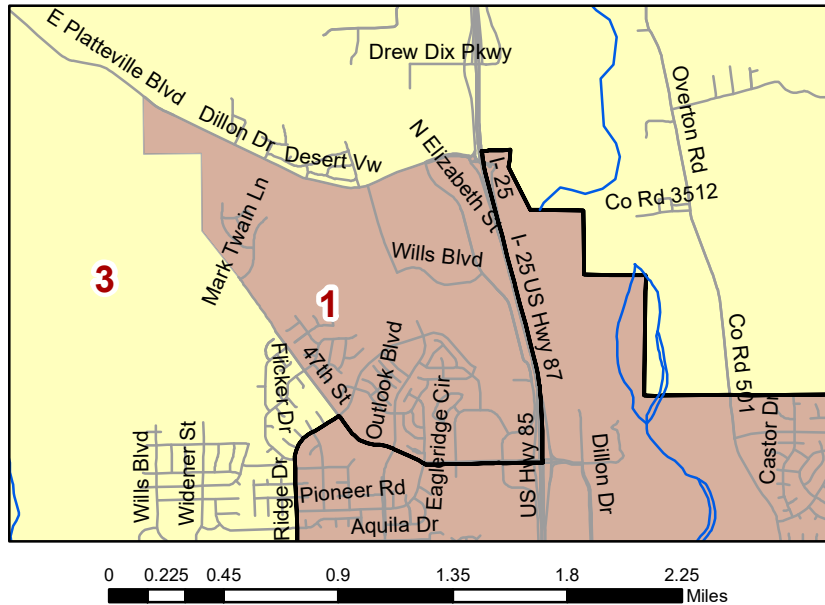

Pueblo County Commissioners District Analysis: Proposed 2A

Legend

- Current Commissioner District Boundaries
- 1, Eppie Griego, Population 56303
- 2, Daneya Esgar, Population 55909
- 3, Zach Swearingen, Population 55950

0 0.050.1 0.2 0.3 0.4 0.5 Miles