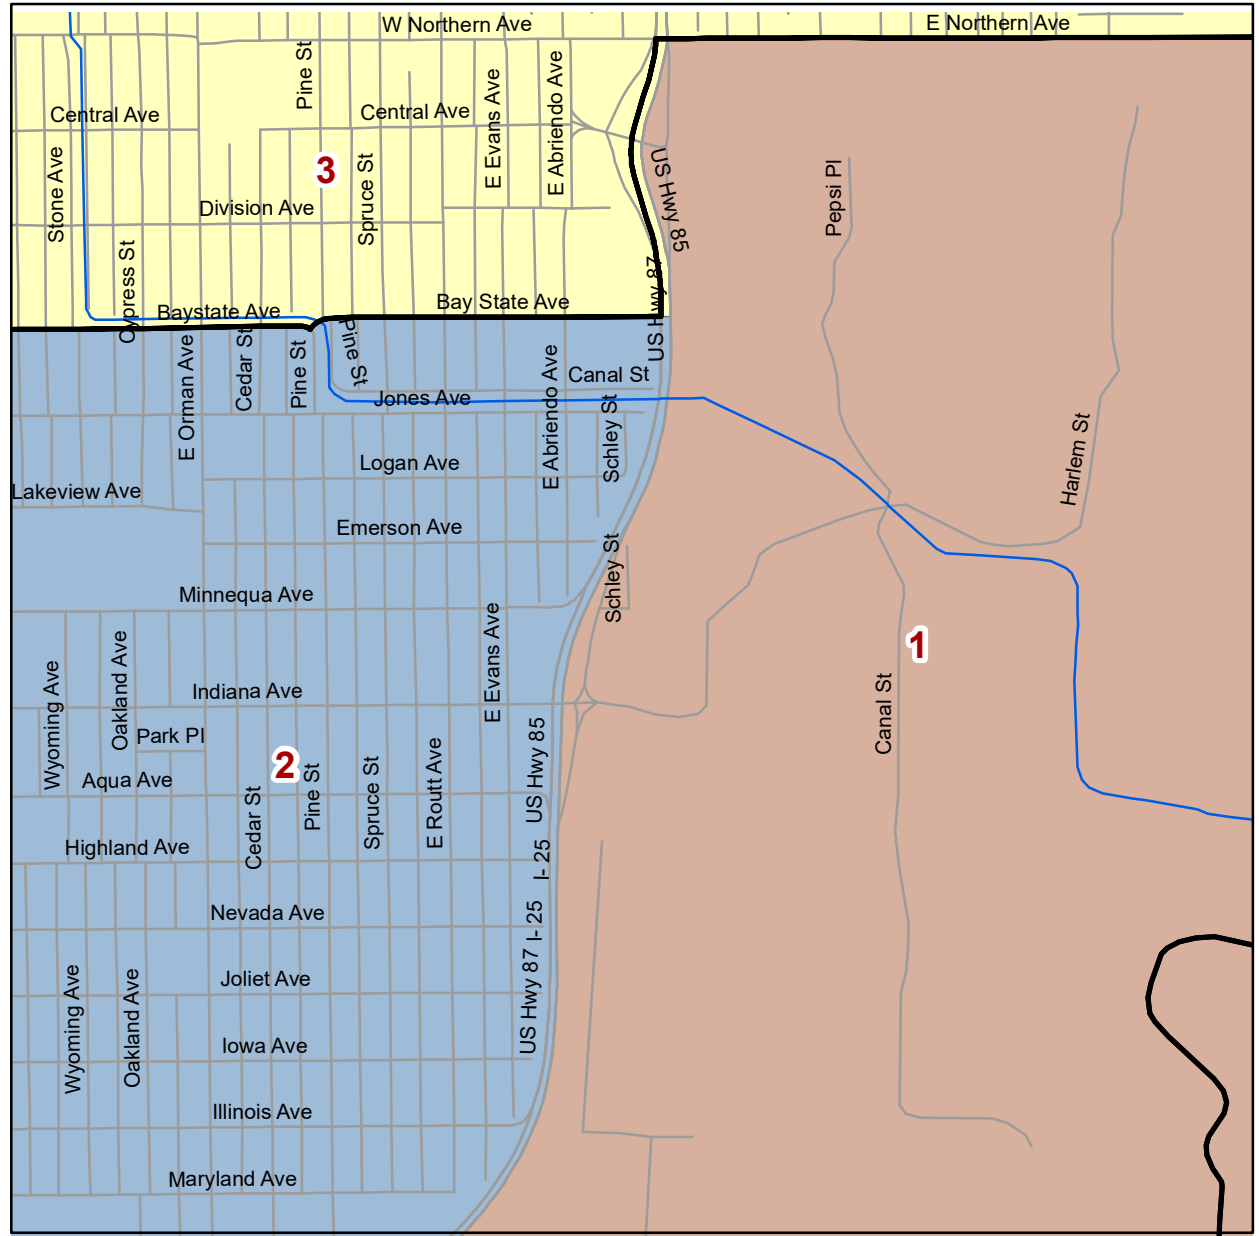

Pueblo County Commissioners District Analysis: Proposed 2

- Legend**
-  Current Commissioner District Boundaries
 - Proposed Commissioner Districts**
 -  1, Eppie Griego, Population 56303
 -  2, Daneya Esgar, Population 55909
 -  3, Zach Swearingen, Population 55950