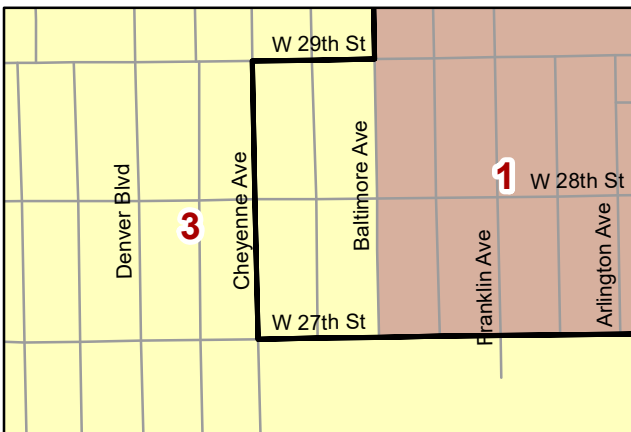

Pueblo County Commissioners District Analysis: Proposed 2

- Legend**
-  Current Commissioner District Boundaries
 - Proposed Commissioner Districts**
 -  1, Eppie Griego, Population 56303
 -  2, Daneya Esgar, Population 55909
 -  3, Zach Swearingen, Population 55950