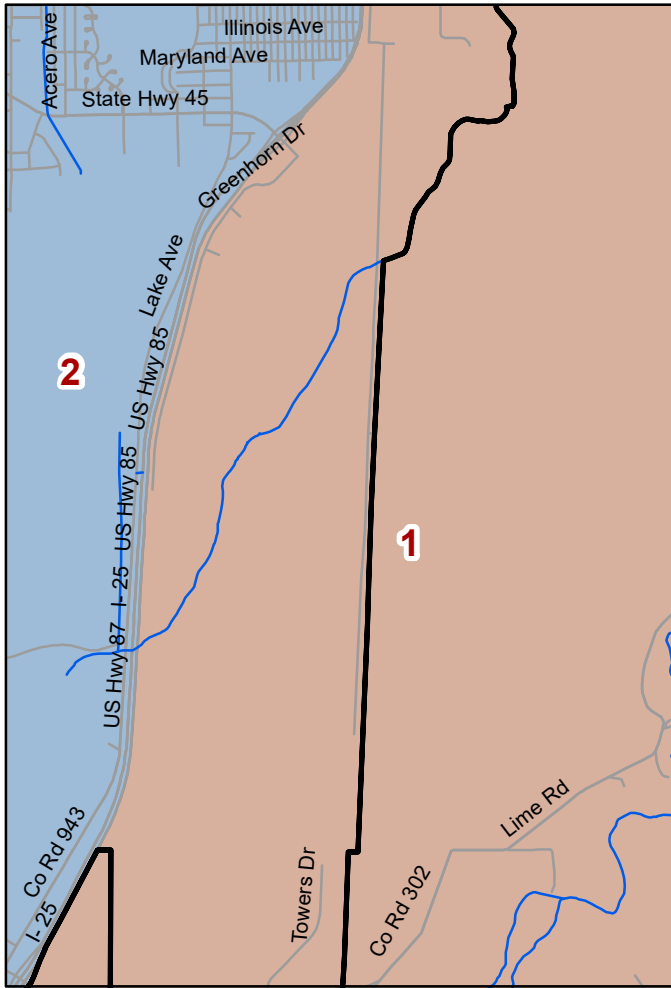

Pueblo County Commissioners District Analysis: Proposed 2

- Legend**
-  Current Commissioner District Boundaries
 - Proposed Commissioner Districts**
 -  1, Eppie Griego, Population 56303
 -  2, Daneya Esgar, Population 55909
 -  3, Zach Swearingen, Population 55950