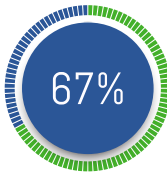

- Helps enforce tobacco point-of-sale laws.
 - Provides an accurate list of tobacco retailers for inspection.
 - Funds retailer education, administration of licenses, and enforcement.

Why consider it?

Licensing sends a message to retailers that the community is serious about protecting the health of local youth and preventing addiction to tobacco and nicotine products. Local tobacco retail licensing creates a fair playing field among all tobacco retailers, ensuring the retailers are held to the same standard.

Of students felt it would be easy to get electronic vapor products if they wanted.

Of Pueblo students have tried an electronic vapor product.

Of students in Pueblo County were NOT refused from buying tobacco products due to their age.