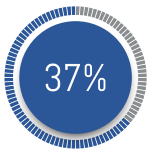

Of students felt it would be easy to get electronic vapor products if they wanted.

Of Pueblo students have tried an electronic vapor product.

Of students in Pueblo County were NOT refused from buying tobacco products due to their age.

Of students tried vapes before age 18.

Of students used vapor products because friends or family members used them.

Of students used an electronic vapor product in the past 30 days.

Retail licensing effectiveness: